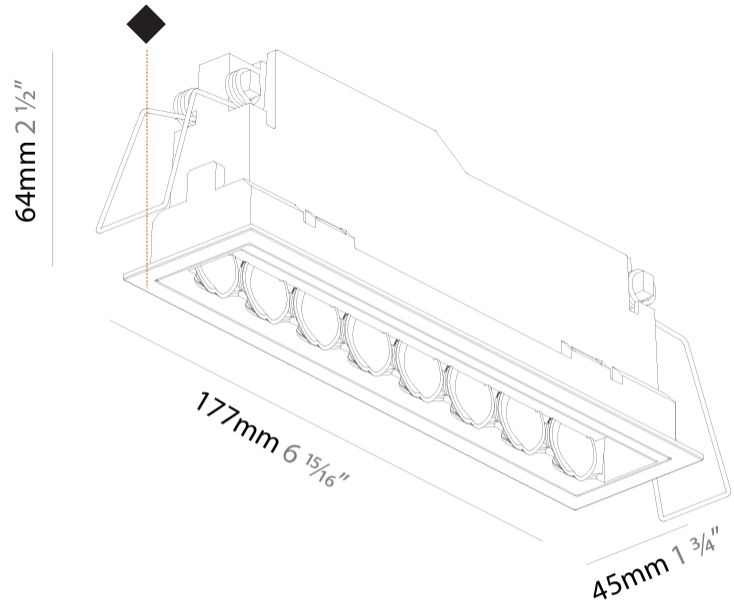

GENERAL

Series: Magiq Hollow Wallwash
Subseries: Magiq Hollow Wallwash
Brand: Prolicht
Division: Architectural
Mounting Type: Recessed
Mounting Location: Ceiling
Subcategory: Wallwash

PHYSICAL

Shape: Rectangle
Length (mm): 177
Length (in): 6 15/16
Width (mm): 45
Width (in): 1 3/4
Height (mm): 64
Height (in): 2 1/2
Ceiling Thickness (mm): 5 - 30
Ceiling Thickness (in): 1/16 - 1 3/16
Min. Recessing Depth (mm): 100
Min. Recessing Depth (in): 3 15/16
Light Distribution: Downlight
Fixture Finish: SSR / BKV / CWI / CRY / HAB / UFT / ITA / RUA / FTG / MYG / LOD / PUS / FRO / FUP / KIA / POP / BLS / SPG / MEY / GOH / GUM / CHC / COM / ABZ / JAG / OBR / MOS / ROR
Fixture Material: Aluminum Die Cast
Cut-out Measurements: 170mm / 6 11/16" x 38mm / 1 1/2"

ELECTRICAL

Lamp Type: LED (Zhaga Standard)
Input Wattage (W): 19
Total Output Wattage (W): 17.2
Dimming: Tri-Mode (Non-Dimming and Phase Dimming (120Vac only) and 0-10V Dimming)
Driver Included: No
Driver Location: Remote
Driver Type: Constant Current - Universal
Driver Class: Class 2
Input Voltage (V): 120 - 277
Constant Current (MA): 700

LED

Number of LEDs: 8
Color Temperature (°K): 2700 / 3000 / 3500 / 4000
Max. Delivered Lumen (lm): 1270 / 1270 / 1513 / 1544
Nominal Lumen (lm): 1492 / 1492 / 1778 / 1814
CRI: >90 CRI
Lamp Life (hrs): 50000

OPTICAL

RATINGS AND CERTIFICATIONS

Certified By: CSA Certified to UL and CSA Standards
IP rating: IP20

100mm
3 15/16"

5 - 30 mm
3/16" - 1 3/16"

170mm x 38mm
6 11/16" x 1 1/2"