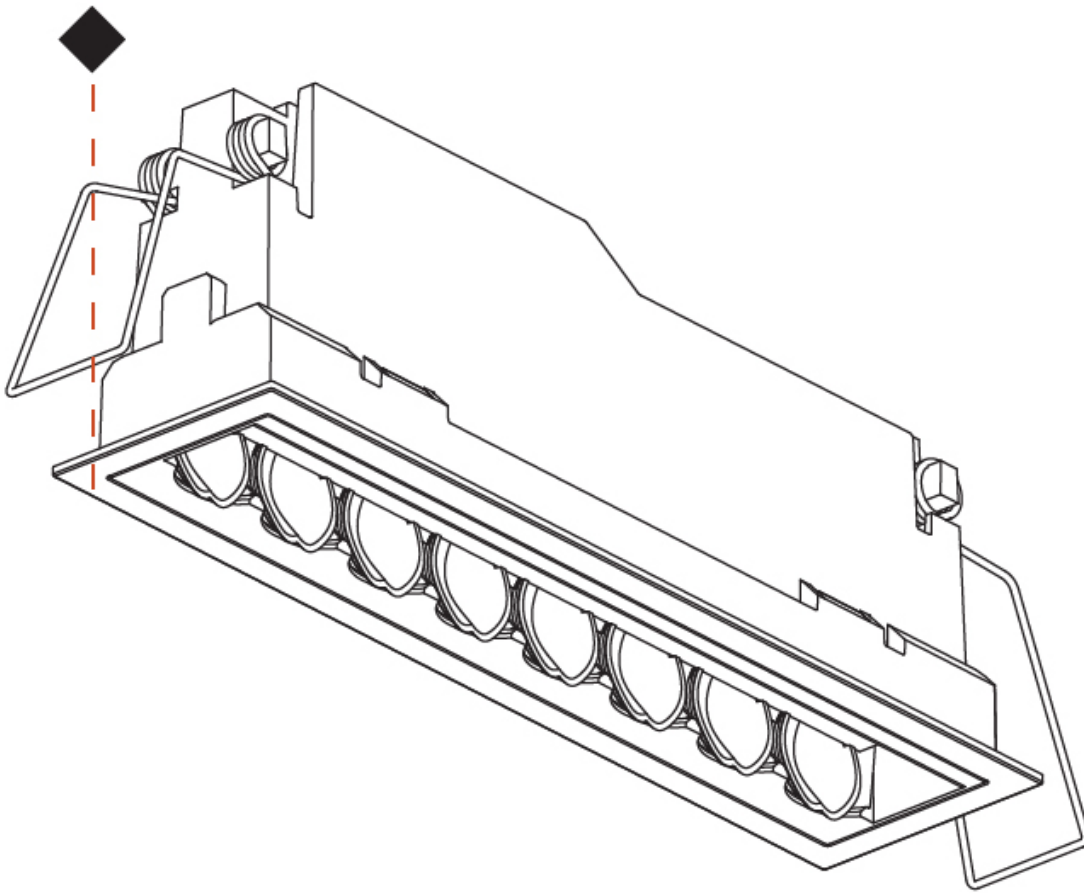

MAGIQ HOLLOW WALLWASH KORONA RECESSED

A35584-

PROJECT _____

TYPE _____

SPECIFIER _____

QUANTITY _____

DATE _____

A