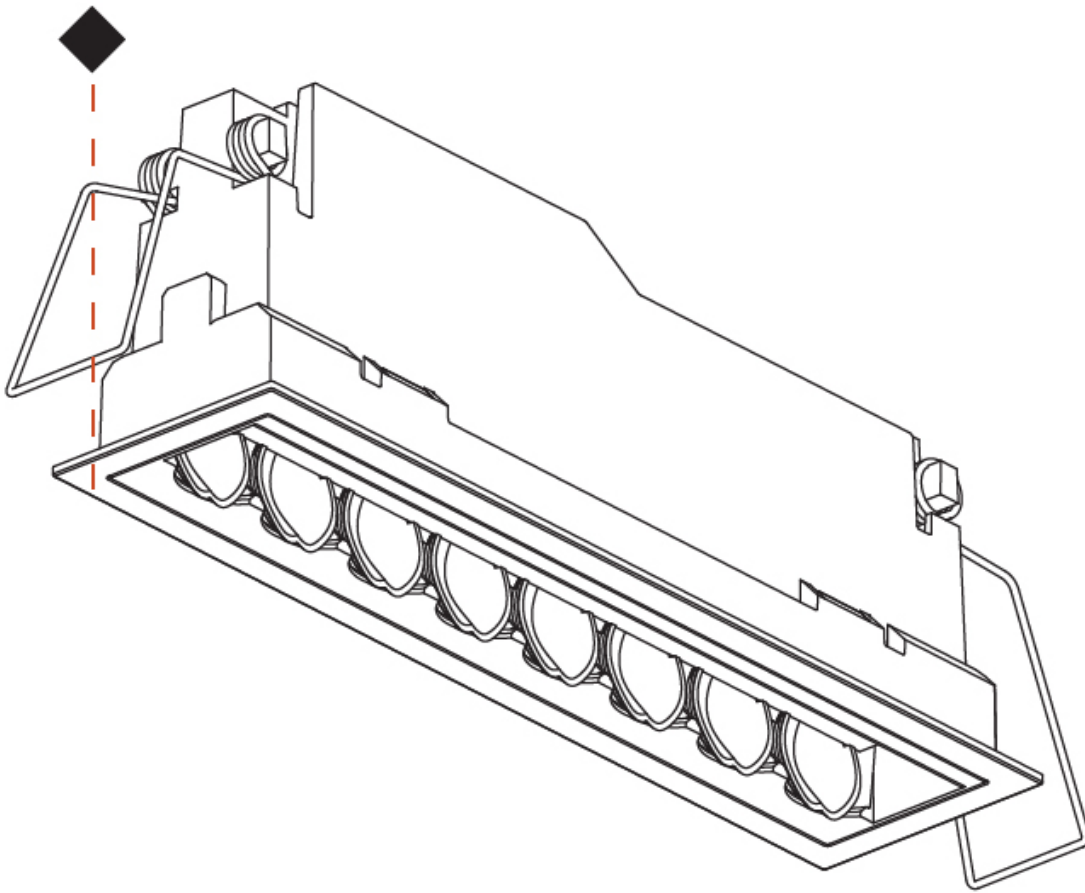

MAGIQ HOLLOW WALLWASH RECESSED

A35582-

PROJECT _____

TYPE _____

SPECIFIER _____

QUANTITY _____

DATE _____

A