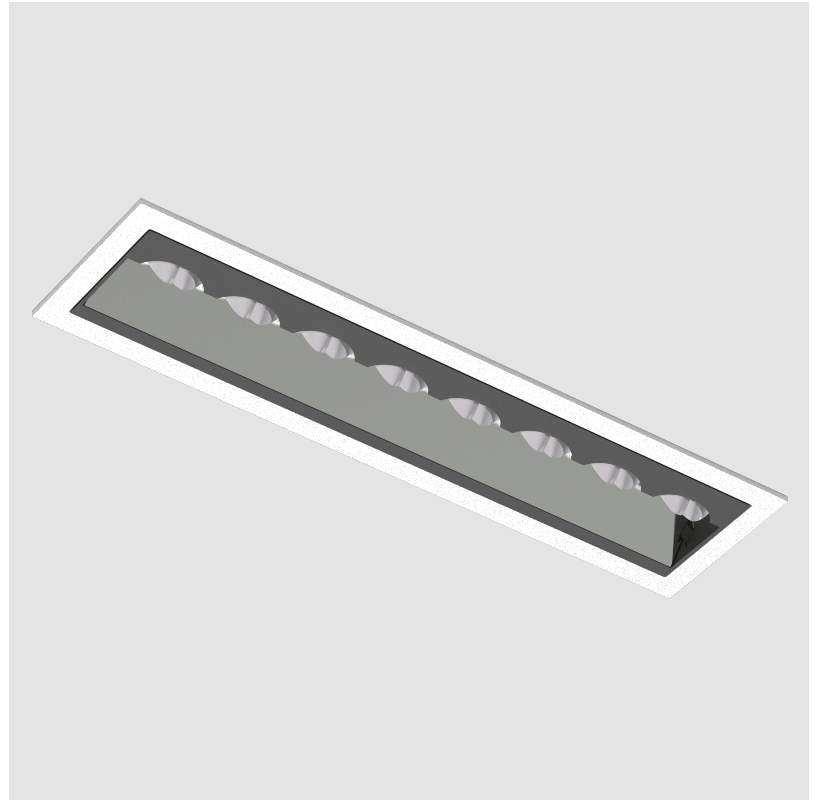

GENERAL

Series: Magiq Hollow Wallwash
Subseries: Magiq Hollow Wallwash
Brand: Prolicht
Division: Architectural
Mounting Type: Recessed
Mounting Location: Ceiling
Subcategory: Wallwash

PHYSICAL

Shape: Rectangle
Length (mm): 177
Length (in): 6 15/16
Width (mm): 45
Width (in): 1 3/4
Height (mm): 64
Height (in): 2 1/2
Ceiling Thickness (mm): 5 - 30
Ceiling Thickness (in): 1/16 - 1 3/16
Min. Recessing Depth (mm): 100
Min. Recessing Depth (in): 3 15/16
Light Distribution: Downlight
Fixture Finish: SSR / BKV / CWI / CRY / HAB / UFT / ITA / RUA / FTG / MYG / LOD / PUS / FRO / FUP / KIA / POP / BLS / SPG / MEY / GOH / GUM / CHC / COM / ABZ / JAG / OBR / MOS / ROR
Fixture Material: Aluminum Die Cast
Cut-out Measurements: 170mm / 6 11/16" x 38mm / 1 1/2"

ELECTRICAL

Lamp Type: LED (Zhaga Standard)
Input Wattage (W): 19
Total Output Wattage (W): 17.2
Dimming: Tri-Mode (Non-Dimming and Phase Dimming (120Vac only) and 0-10V Dimming)
Driver Included: No
Driver Location: Remote
Driver Type: Constant Current - Universal
Driver Class: Class 2
Input Voltage (V): 120 - 277
Constant Current (MA): 700

LED

Number of LEDs: 8
Color Temperature (°K): 2700 / 3000 / 3500 / 4000
Max. Delivered Lumen (lm): 1270 / 1270 / 1513 / 1544
Nominal Lumen (lm): 1492 / 1492 / 1778 / 1814
CRI: >90 CRI
Lamp Life (hrs): 50000

OPTICAL

RATINGS AND CERTIFICATIONS

Certified By: CSA Certified to UL and CSA Standards
IP rating: IP20

100mm
3 15/16"

5 - 30 mm
3/16" - 1 3/16"

170mm x 38mm
6 11/16" x 1 1/2"